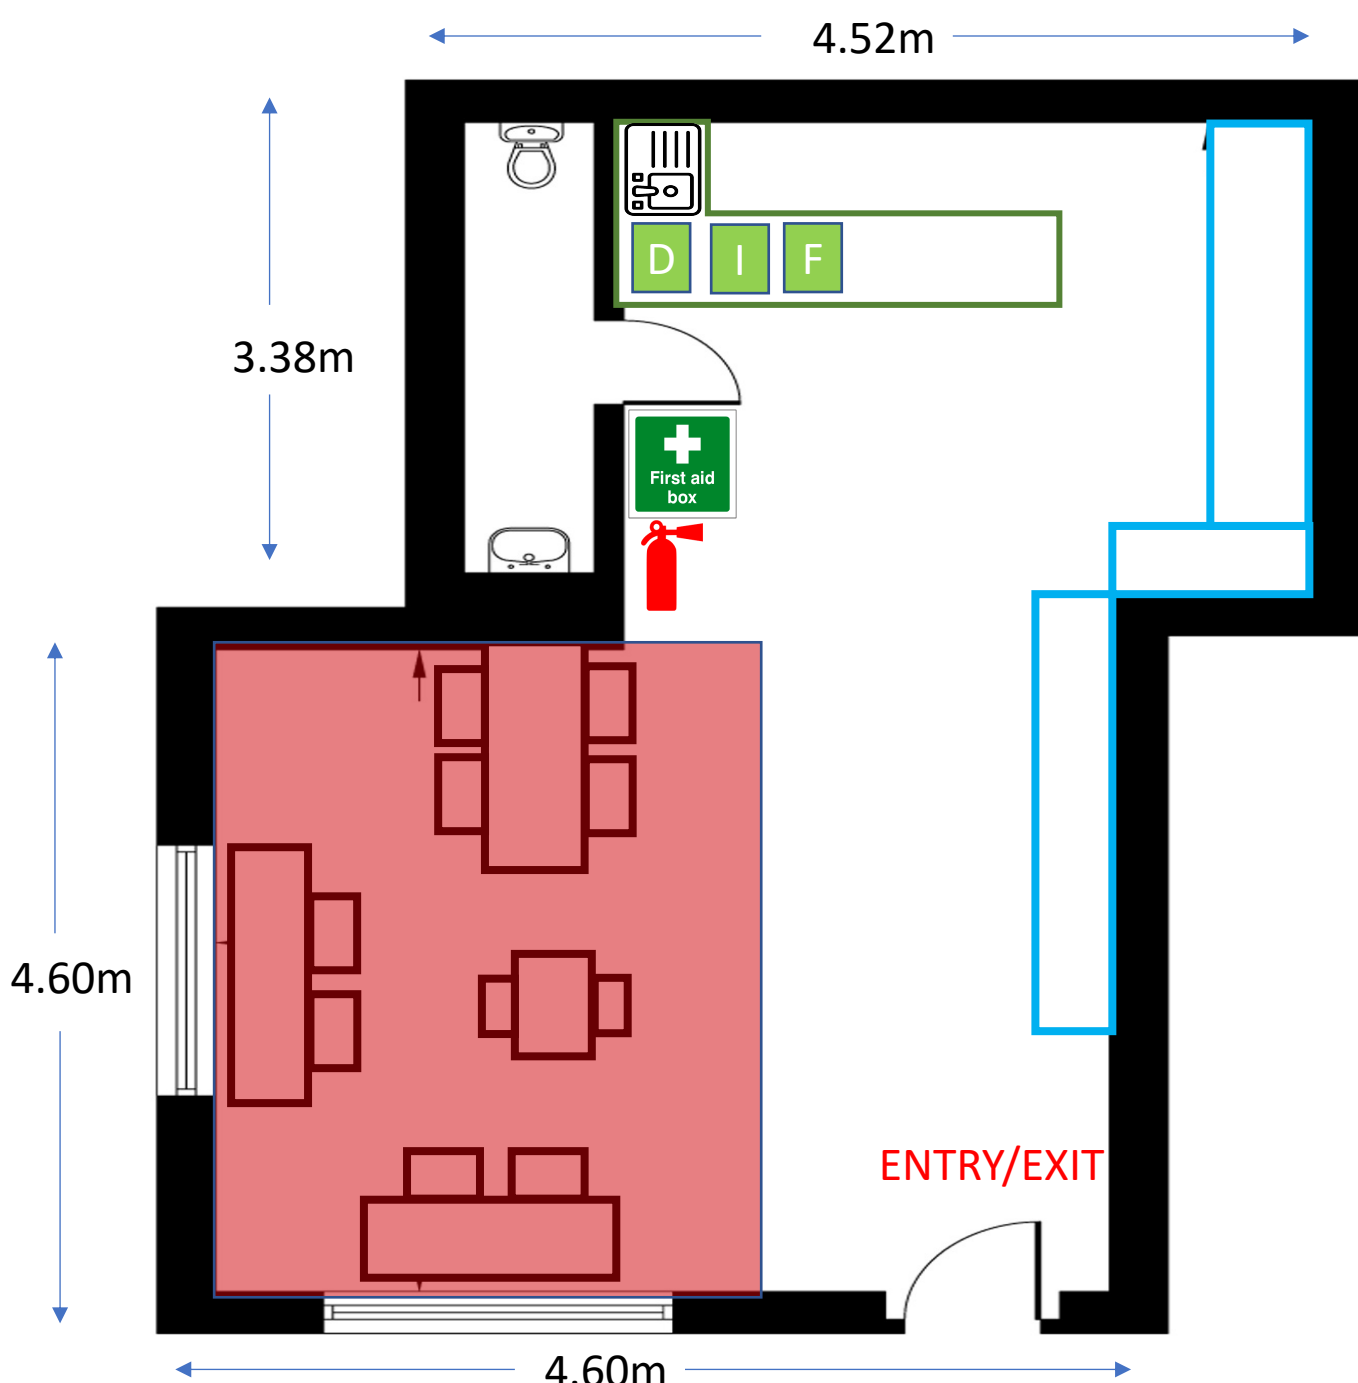

Off The Square  
Shop 2 Mascot House  
Digbeth Street  
Stow on the Wold  
GL54 1BN

**Key:**

-  Fire fighting equipment (1 x Water Extinguisher and 1 x CO2 Extinguisher)
-  Sink (as part of the countertop, not a full kitchen)
-  Seating area to be used for the consumption of alcohol on premises
-  Wall mounted shelving
-  Serving counter
-  Dishwasher (beneath counter)
-  Under Counter Fridge
-  Ice Machine (beneath counter)